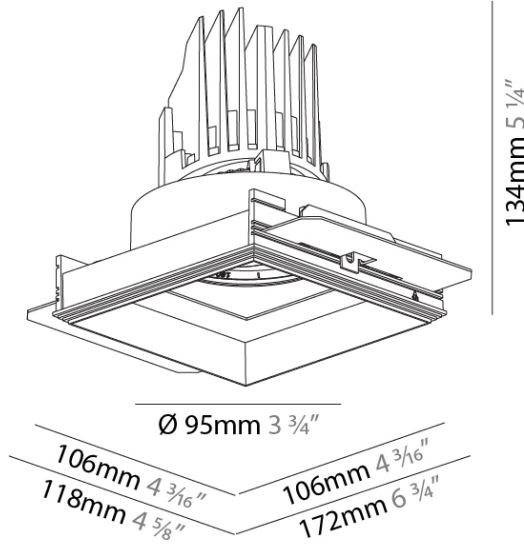

ELECTRICAL

Lamp Type: LED (Zhaga Standard)
Input Wattage (W): 13.2 / 16.5
Total Output Wattage (W): 12.1 / 14.7
[Dimming: Tri-Mode (Non-Dimming and Phase Dimming (120Vac only) and 0-10V Dimming)](#)
Driver Included: No
Driver Location: Recessed Housing
Driver Type: Constant Current - Universal
Driver Class: Class 2
Housing: See components
Input Voltage (V): 120 - 277
Constant Current (MA): 350

LED

Number of LEDs: 1
[Color Temperature (°K): 2700 / 3000 / 3500 / 4000](#)
Max. Delivered Lumen (lm): 850 / 950 / 1019 / 1040
Nominal Lumen (lm): 960 / 1070 / 1156 / 1180
CRI: >90 CRI
Efficiency (%): 88.5
Lamp Life (hrs): 50000
Upon Request: RGB-W Tunable White Special Color Temperature
Special LED

OPTICAL

Reflector°: 10
Adjustability: Rotational 355°; Tilt 30°
Upon Request: Special Beam Angles

RATINGS AND CERTIFICATIONS

© 2022 Zaneen LLC, 10000 10th St, Suite 3382, F 416-247-9319, www.zaneen.com

Available for international specifications by adding "INT" at the end of the existing Model #. For assistance on 'custom' specifications, contact zteam@zaneen.com.
Certified By: Certified for North American Standards
In a constant effort to supply the best product, we reserve the right to change specifications or materials without notice. The most recent specification sheets are found at zaneen.com
IP rating: IP20