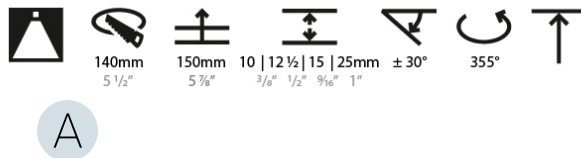

ELECTRICAL

Lamp Type: LED (Zhaga Standard)
Input Wattage (W): 13.2 / 16.5
Total Output Wattage (W): 12.1 / 14.7
Dimming: Tri-Mode (Non-Dimming and Phase Dimming (120Vac only) and 0-10V Dimming)
Driver Included: No
Driver Location: Recessed Housing
Driver Type: Constant Current - Universal
Driver Class: Class 2
Housing: See components
Input Voltage (V): 120 - 277
Constant Current (MA): 350

LED

Number of LEDs: 1
Color Temperature (°K): 2700 / 3000 / 3500 / 4000
Max. Delivered Lumen (lm): 870 / 970 / 1038 / 1060
Nominal Lumen (lm): 960 / 1070 / 1156 / 1180
CRI: >90 CRI
Efficiency (%): 90.5
Lamp Life (hrs): 50000
Upon Request: RGB-W Tunable White Special Color Temperature Special LED

OPTICAL

Reflector: 10
Beam Angle: Narrow
Adjustability: Rotational 355°; Tilt 30°
Upon Request: Special Beam Angles

RATINGS AND CERTIFICATIONS

382, F 416-247-9319, www.zaneen.com
Created by Interchange for North American Standards at the end of the existing Model #. For assistance on 'custom' specifications, contact zteam@zaneen.com.
In a constant effort to supply the best product, we reserve the right to change specifications or materials without notice. The most recent specification sheets are found at zaneen.com
IP rating: IP20