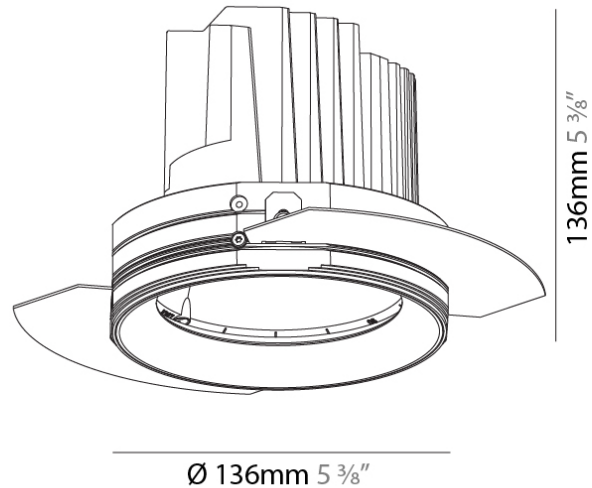

GENERAL

Series: Bioniq
Subseries: Bioniq Round Adjustable
Brand: Prolicht
Division: Architectural
Mounting Type: Trimless
Mounting Location: Ceiling
Subcategory: Downlight

PHYSICAL

Shape: Round
Diameter (mm): 136
Diameter (in): 5 3/8
Height (mm): 136
Height (in): 5 3/8
Ceiling Thickness (mm): 10 / 12.5 / 15 / 25
Ceiling Thickness (in): 3/8 or 1/2 or 9/16 or 1
Min. Recessing Depth (mm): 150
Min. Recessing Depth (in): 5 7/8
Light Distribution: Adjustable / Downlight
Weight (kg): 1.02
Weight (lbs): 2.24
Fixture Finish: SSR / BKV / CWI / CRY / HAB / LAG / UFT / ITA / RUA / RUR / MIC / FTG / MYG / TWT / LOD / PUS / FRO / FUP / KIA / POP / BLS / SPG / MEY / GOH / GUM / CHC / COM / ABZ / JAG / OBR / MOS / ROR
Fixture Material: Aluminum Die Cast
Cut-out Measurements: \varnothing 140mm / 5 1/2"
Upon Request: Unique Ceiling Thickness

OPTICAL

Reflector: 10
Beam Angle: Narrow
Adjustability: Rotational 355°; Tilt 30°
Upon Request: Special Beam Angles

RATINGS AND CERTIFICATIONS

382, F 416-247-9319, www.zaneen.com
Created by Interchange for North American Standards at the end of the existing Model #. For assistance on 'custom' specifications, contact zteam@zaneen.com.
In a constant effort to supply the best product, we reserve the right to change specifications or materials without notice. The most recent specification sheets are found at zaneen.com
IP rating: IP20